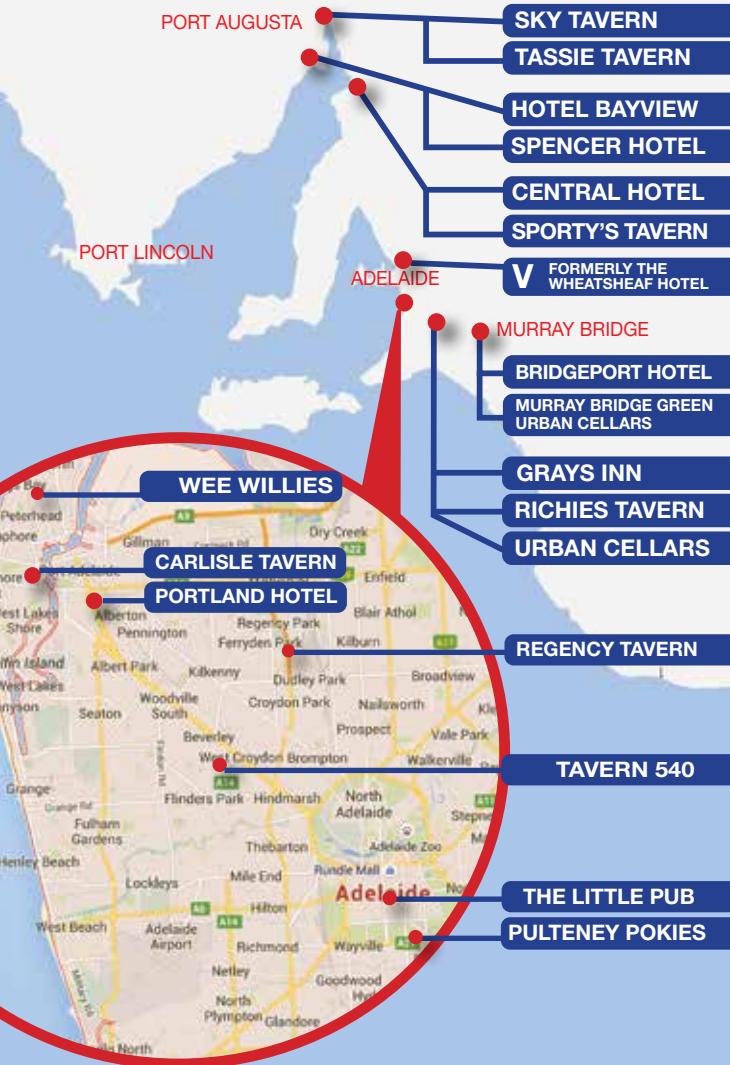

EDP HOTELS S.A. VENUES

EDP Hotels respects your privacy and complies with the National Privacy Principles.

4 TASSIE STREET PORT AUGUSTA
P: 08 8642 3906 www.skytaVERN.com.au

12 COMMERCIAL ROAD, PORT AUGUSTA
P: 08 8642 2522 www.tassietavern.com.au

150 WARNERTOWN ROAD, SOLOMONTOWN
P: 08 8632 2119 www.sportiestavern.com.au

OLD PORT WAKEFIELD ROAD VIRGINIA
P: 08 8380 9160 www.wheatsheaf.com.au

2 BRIDGE STREET, MURRAY BRIDGE
P: 08 8532 2002 www.bridgeporthotel.com.au